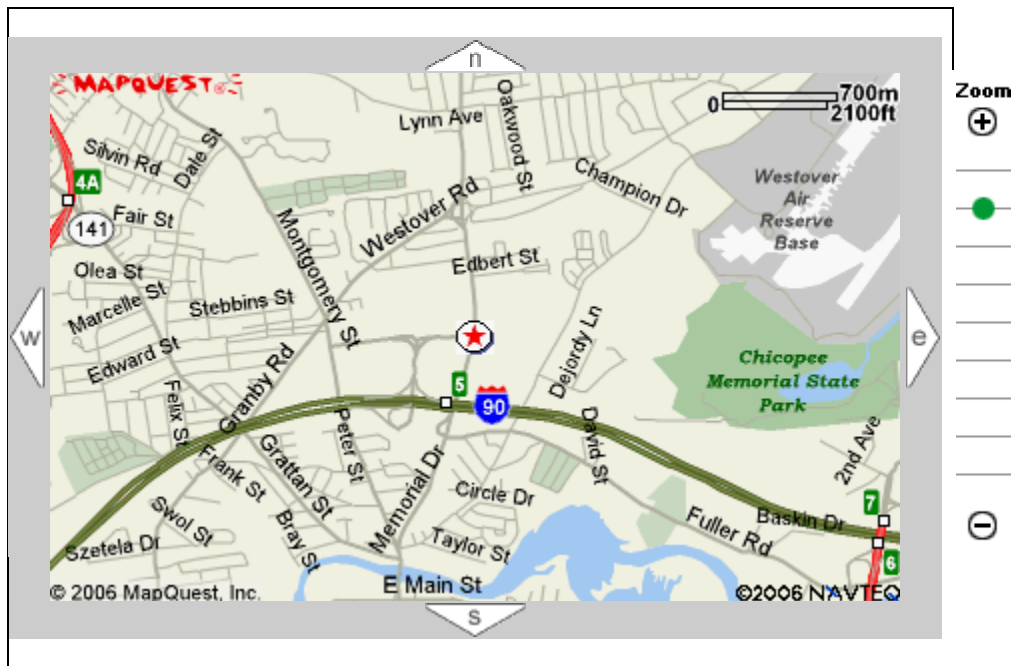

Directions to Hampton Inn Chicopee
Address: 600 Memorial Drive, Chicopee, MA 01020
Phone: 413-593-1500

For New England Fuel Institute (nefi.com) CETP Classes – September to November 2007

From Points -North or South - I-91 to Exit 14-Mass Turnpike-I-90 East to exit 5, Take Rte.33 North one traffic lights, U-turn hotel second right.

From Points-East or West- Mass Turnpike-I-90 to Exit 5, take Rte.33 North two traffic lights, U-turn hotel second right.

From Hwy. 291 Springfield - Take Fuller Rd Exit, take right-West- 4miles to Rte.33 North to second set of traffic lights, U-turn and hotel second right.

Local Map

Note: The map and directions are informational only. Please verify specific routes. The map and